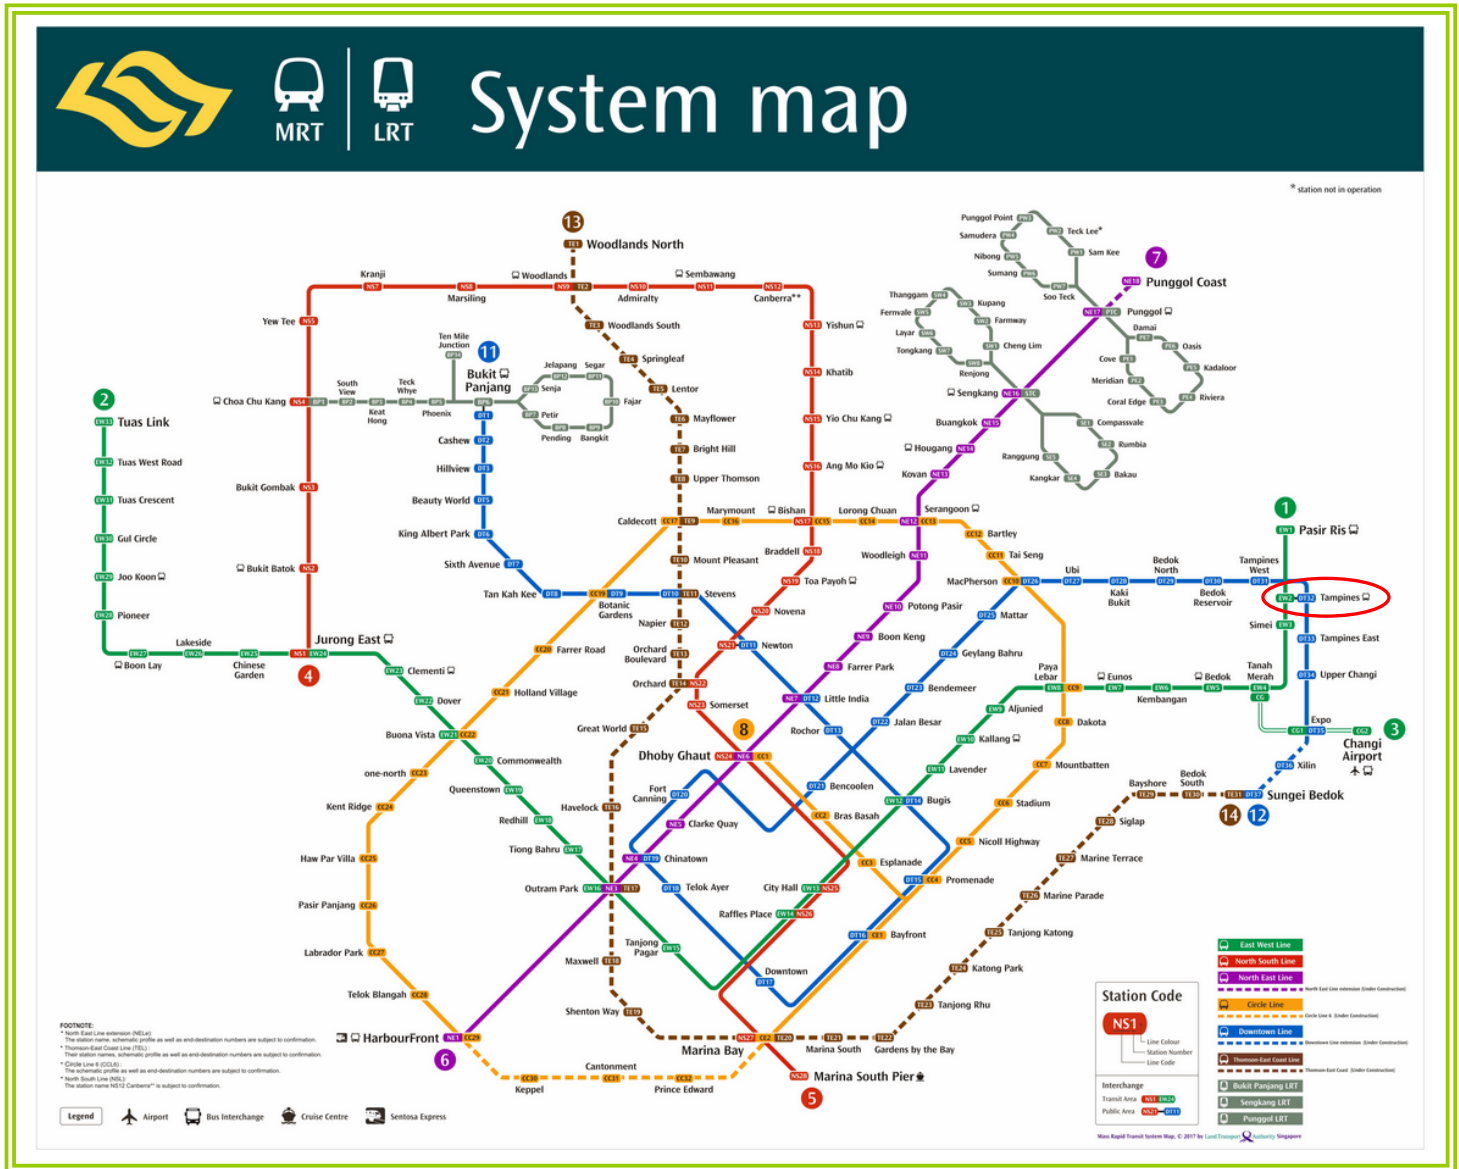

KBA Training Centre Pte Ltd
A member of IMCA

LOCATION GUIDE TO KBA TRAINING CENTRE PTE LTD

KBA TRAINING CENTRE PTE LTD

We are located at I-Lofts @ Changi
Well Situated, it is convenient to take either a Bus or Taxi

KBA Training Centre Pte Ltd
A member of IMCA

LOCATION GUIDE TO KBA TRAINING CENTRE PTE LTD

ALIGHT AT MRT TAMPINES STATION - EW2

LOCATION GUIDE TO KBA TRAINING CENTRE PTE LTD

PROCEED TO BOARD BUS NO. 37 OR BUS NO. 4

DETAILED LOCATION MAP

 - - - Alight at the following bus stop
 Bus stop no. 97141 - (After Upp Changi North) OR
 Bus stop no. 97151 - (After Changi North St 2)
 Walking distance from Bus Service No. 37 (5 - 8 mins walk)